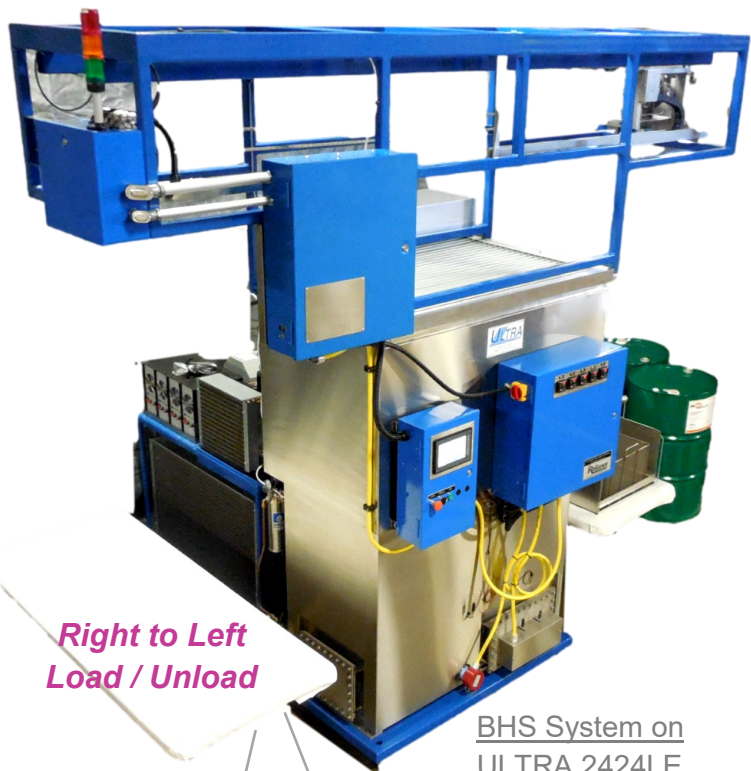

Right to Left
Load / Unload

BHS System on
ULTRA 2424LE

Contact us at (847) 640-8923